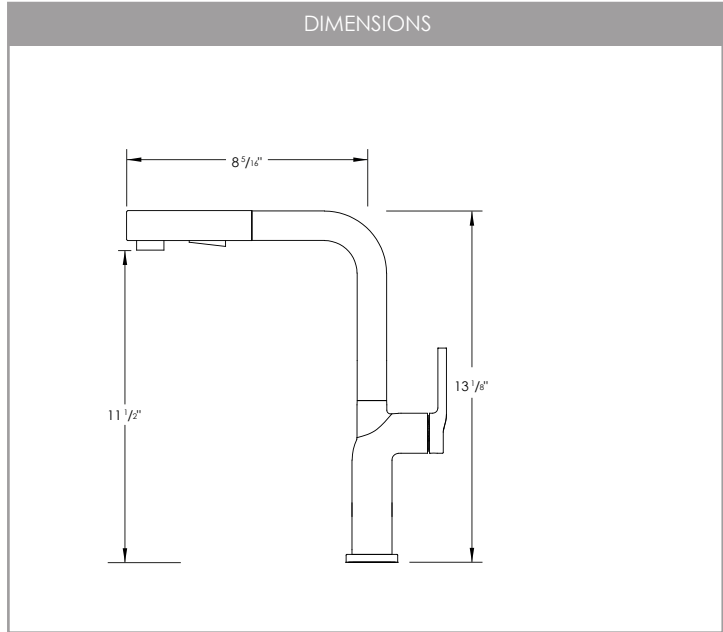

LATINA

K-146

PULL DOWN WITH DUAL FUNCTION
KITCHEN FAUCET

RECOMMENDED ACCESSORIES

HANDLE TYPE

NUMBER OF HANDLE

CARTRIDGE MODEL

Kerox®

SIZE: 35mm
STYLE: LEVER

SPRAY SETTINGS

SPRAY WATER FLOW / AERATED STREAM

FAUCET FINISH

PRODUCT DIMENSIONS

Faucet Height (in)	13 1/8"
Spout Height (in)	11 1/2"
Spout Reach (in)	8 5/16"

CONFIGURATION

1-HOLE

3-HOLES

SPOUT SWIVEL (DEGREES)

MATERIAL

STAINLESS STEEL

CUT OUT HOLE

DECK PLATE

NO INCLUDED.
REQUIRED FOR 3
HOLES INSTALLATION

WATER FLOW

1.8

WATER FLOW RATE
(GPM)

WATERLINES MODEL

CONNECTIONS 3/8"

WARRANTY

This product is covered by a limited lifetime warranty.
Consult our website for complete details.

PRODUCT CARE

- Wipe faucet with damp cloth and mild household cleanser.
- Dry with soft cloth to maintain original appearance.
- Remove hard water stains with 50/50 solution vinegar and water.
- If mineral deposits are too hard to remove, specially in the aerator, unscrew aerator by hand or with tool provided with faucet, soak aerator in 50/50 vinegar and water solution for several hours, rub your fingers and use a tooth brush to remove mineral deposits, place aerator back into original position.

STANDARDS COMPLIANCE

AERATOR
Neoperl®

Stylish International Inc.

www.stylishkb.com

[stylish.international.inc](https://www.instagram.com/stylish.international.inc)

care@stylishkb.com

+1-855-789-5352